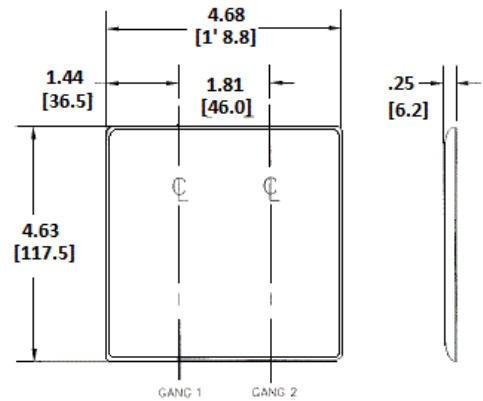

### Ordering Information

Description	Color	Catalog Number	UPC
1-Gang, 1 Blank, Strap Mount	Brown	NP23	883778102950

### Specifications

Material	Nylon
Thickness	.06 in. (1.5)
Mounting Screw	Steel
Height	4.63" (117.6)
Width	4.69" (119.1)

### Online Resources

[Customer Use Drawing](#)  
[eCatalog](#)

Dimensions in Inches (mm)

Bryant Electric • An affiliate of Hubbell Incorporated (Delaware) • 40 Waterview Drive • Shelton, CT 06484  
Phone (800) 323-2792 • Specifications subject to change without notice