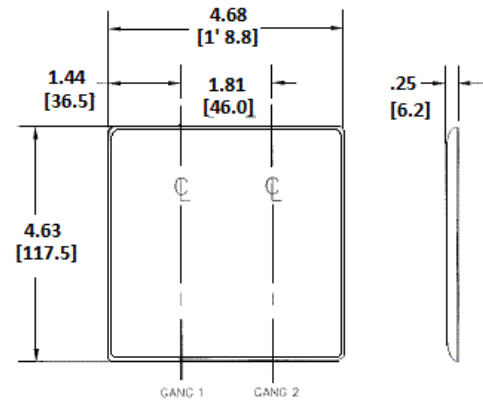

Wallplates Blank Wallplates

BRYANT®

Features

- Reinforcement ribs for extra strength
- High-impact, self-extinguishing nylon material
- Captive screw feature holds mounting screw in place

Ordering Information

Description	Color	Catalog Number	UPC
2-Gang, 2 Blank, Strap Mount	Black	NP24BK	883778103315

Listings

UL Listed
CSA Certified

Specifications

Material	Nylon
Height	4.63" (117.6)
Width	4.69" (119.1)
Thickness	.06 in. (1.5)
Mounting Screw	Steel (painted slotted screw head)

Online Resources

Customer Use Drawing
eCatalog

Dimensions in Inches (mm)

Bryant Electric • An affiliate of Hubbell Incorporated (Delaware) • 40 Waterview Drive • Shelton, CT 06484
Phone (800) 323-2792 • Specifications subject to change without notice