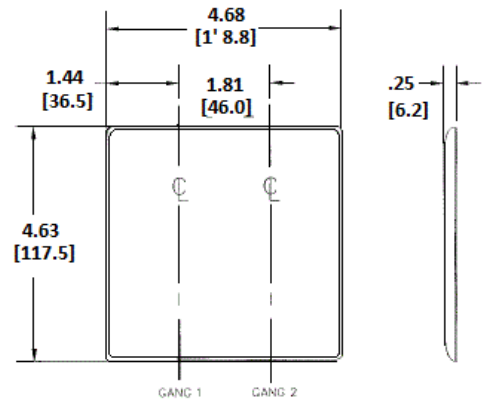

Wallplates

Blank Wallplates

Features

- Reinforcement ribs for extra strength
- High-impact, self-extinguishing nylon material
- Captive screw feature holds mounting screw in place

Ordering Information

Description	Color	Catalog Number	UPC
2-Gang, 2 Blank, Strap Mount	Gray	NP24GY	883778103308

Listings

UL Listed
CSA Certified

Specifications

Material	Nylon
Height	4.63" (117.6)
Width	4.69" (119.1)
Thickness	.06 in. (1.5)
Mounting Screw	Steel (painted slotted screw head)

Online Resources

Customer Use Drawing
eCatalog