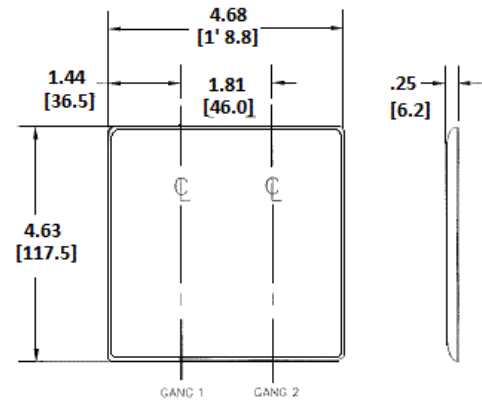

### Ordering Information

Description	Color	Catalog Number	UPC
2-Gang, 2 Blank, Strap Mount	Ivory	NP24I	883778103285

### Specifications

Material	Nylon
Height	4.63" (117.6)
Width	4.69" (119.1)
Thickness	.06 in. (1.5)
Mounting Screw	Steel (painted slotted screw head)