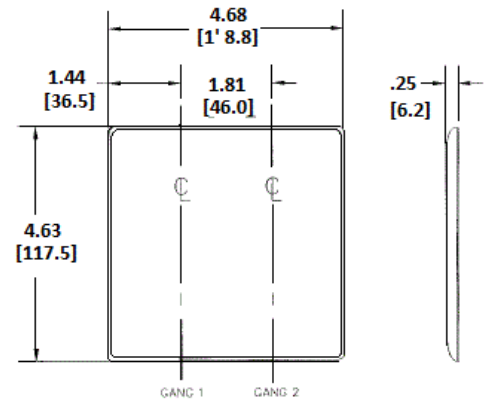

Wallplates Blank Wallplates

BRYANT®

Features

- Reinforcement ribs for extra strength
- High-impact, self-extinguishing nylon material
- Captive screw feature holds mounting screw in place

Ordering Information

Description	Color	Catalog Number	UPC
2-Gang, 2 Blank, Strap Mount	Office White	NP24OW	883778103346

Listings

UL Listed
CSA Certified

Specifications

Material	Nylon
Height	4.63" (117.6)
Width	4.69" (119.1)
Thickness	.06 in. (1.5)
Mounting Screw	Steel (painted slotted screw head)

Online Resources

Customer Use Drawing
eCatalog

Dimensions in Inches (mm)

Bryant Electric • An affiliate of Hubbell Incorporated (Delaware) • 40 Waterview Drive • Shelton, CT 06484
Phone (800) 323-2792 • Specifications subject to change without notice