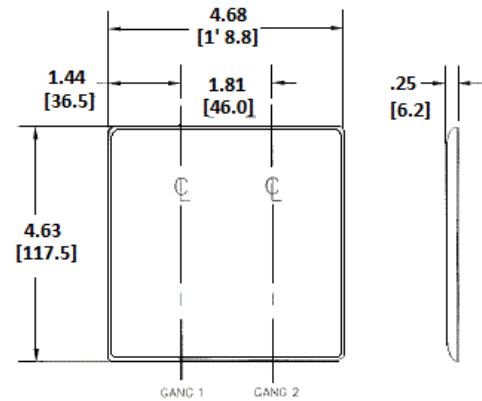

Wallplates

Blank Wallplates

Features

- Reinforcement ribs for extra strength
- High-impact, self-extinguishing nylon material
- Captive screw feature holds mounting screw in place

Ordering Information

Description	Color	Catalog Number	UPC
2-Gang, 2 Blank, Strap Mount	Red	NP24R	883778103339

Listings

UL Listed
CSA Certified

Specifications

Material	Nylon
Height	4.63" (117.6)
Width	4.69" (119.1)
Thickness	.06 in. (1.5)
Mounting Screw	Steel (painted slotted screw head)

Online Resources

Customer Use Drawing
eCatalog