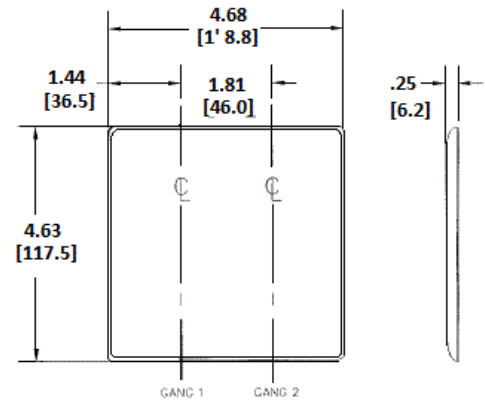

### Ordering Information

Description	Color	Catalog Number	UPC
2-Gang, 2-Blank, Strap Mount	White	NP24W	883778103292

### Specifications

Material	Nylon
Plate Type	2-Gang
Plate Openings	Blank
Mounting Screws	Steel painted, slotted head
Appearance	Smooth