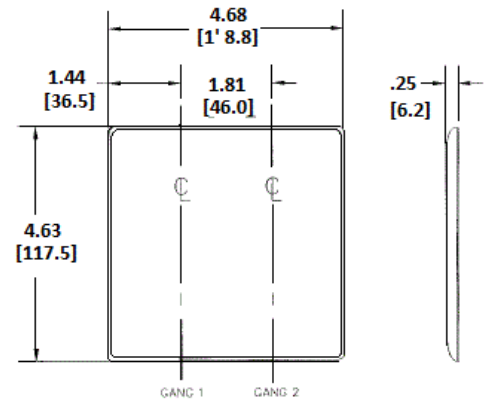

### Ordering Information

Description	Color	Catalog Number	UPC
2-Gang, 2 Blank, Box Mount	Brown	NP24	883778103278

### Specifications

Material	Nylon
Height	4.63" (117.6)
Width	4.69" (119.1)
Thickness	.06 in. (1.5)
Mounting Screw	Steel (painted slotted screw head)