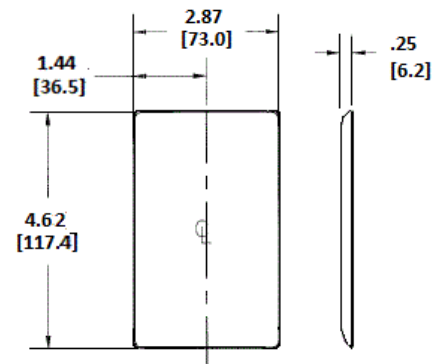

Wallplates
Decorator Wallplates

Wallplates

Features

- Reinforcement ribs for extra strength
- Curved corners for improved aesthetics
- High-impact, self-extinguishing nylon material

Ordering Information

Description	Color	Catalog No.	UPC
1-Gang, Decorator	Black	NP26BK	883778102431

Listings

UL Listed
CSA Certified

Specifications

Material	Nylon
Plate Type	1-Gang
Plate Openings	Decorator
Mounting Screws	Steel painted, slotted head
Appearance	Smooth

Online Resources

Customer Use Drawing
eCatalog