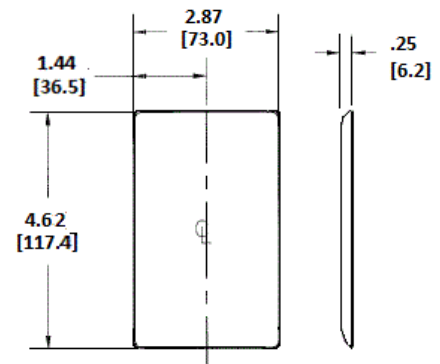

Wallplates
Decorator Wallplates

Wallplates

Features

- Reinforcement ribs for extra strength
- Curved corners for improved aesthetics
- High-impact, self-extinguishing nylon material

Ordering Information

Description	Color	Catalog No.	UPC
1-Gang, Decorator	Ivory	NP26I	883778102400

Listings

UL Listed
CSA Certified

Specifications

Material	Nylon
Plate Type	1-Gang
Plate Openings	Decorator
Mounting Screws	Steel painted, slotted head
Appearance	Smooth

Online Resources

Customer Use Drawing
eCatalog