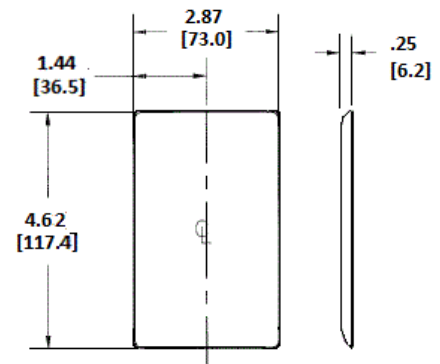

Description	Color	Catalog No.	UPC
1-Gang, Decorator	Light Almond	NP26LA	883778118173

Listings

UL Listed  
CSA Certified

Specifications

Material	Nylon
Plate Type	1-Gang
Plate Openings	Decorator
Mounting Screws	Steel painted, slotted head
Appearance	Smooth