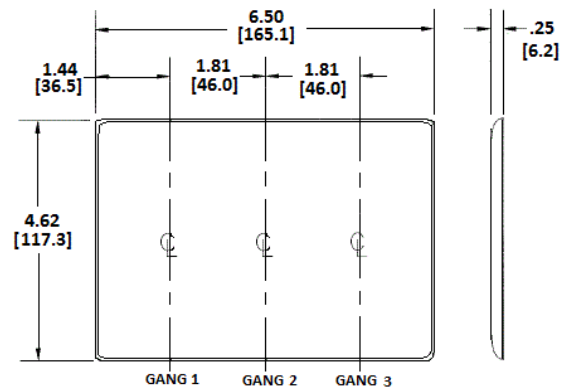

Wallplates

Combination Wallplates, 3-Gang

Features

- Reinforcement ribs for extra strength
- High-impact, self-extinguishing nylon material
- Captive screw feature holds mounting screw in place

Ordering Information

Description	Color	Catalog Number	UPC
3-Gang, 2-Toggle, 1-Duplex Opening	Gray	NP28GY	883778105364

Listings

UL Listed
CSA Certified

Specifications

Material	Nylon
Plate Type	3-Gang
Plate Openings	Toggle, Duplex
Mounting Screws	Steel painted, slotted head
Appearance	Smooth