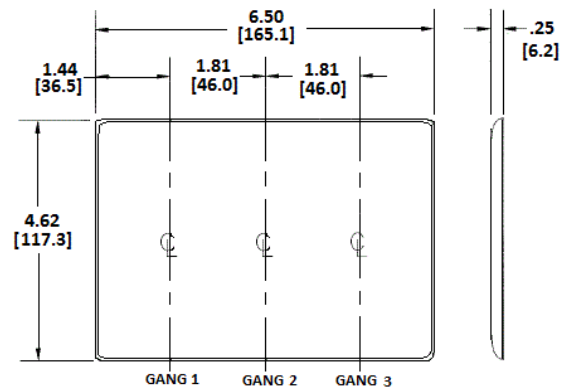

Wallplates

Combination Wallplates, 3-Gang

Features

- Reinforcement ribs for extra strength
- High-impact, self-extinguishing nylon material
- Captive screw feature holds mounting screw in place

Ordering Information

Description	Color	Catalog Number	UPC
3-Gang, 2-Toggle, 1-Duplex Opening	Ivory	NP28I	883778105340

Listings

UL Listed
CSA Certified

Specifications

Material	Nylon
Plate Type	3-Gang
Plate Openings	Toggle, Duplex
Mounting Screws	Steel painted, slotted head
Appearance	Smooth