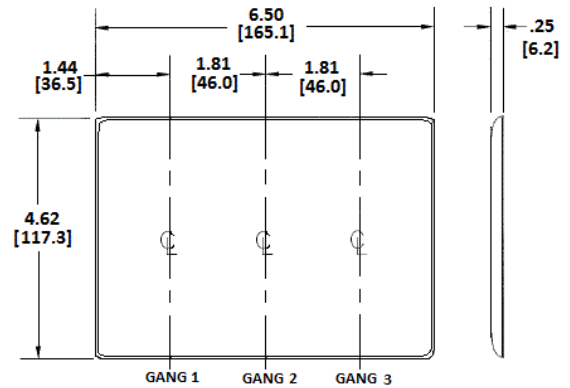

Wallplates

Combination Wallplates, 3-Gang

Features

- Reinforcement ribs for extra strength
- High-impact, self-extinguishing nylon material
- Captive screw feature holds mounting screw in place

Ordering Information

Description	Color	Catalog Number	UPC
3-Gang, 2-Toggle, 1-Duplex Opening	Light Almond	NP28LA	883778118579

Listings

UL Listed
CSA Certified

Specifications

Material	Nylon
Plate Type	3-Gang
Plate Openings	Toggle, Duplex
Mounting Screws	Steel painted, slotted head
Appearance	Smooth