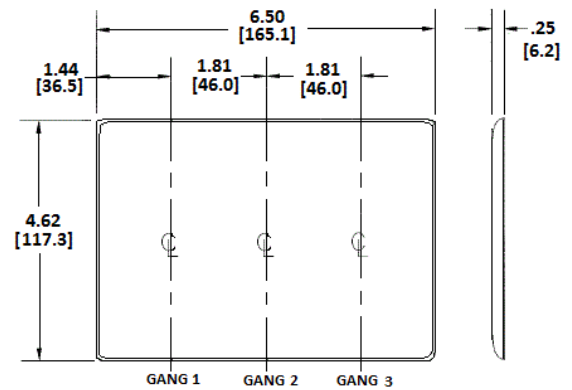

### Ordering Information

Description	Color	Catalog Number	UPC
3-Gang, 2-Toggle, 1-Duplex Opening	White	NP28W	883778105357

### Specifications

Material	Nylon
Plate Type	3-Gang
Plate Openings	Toggle, Duplex
Mounting Screws	Steel painted, slotted head
Appearance	Smooth