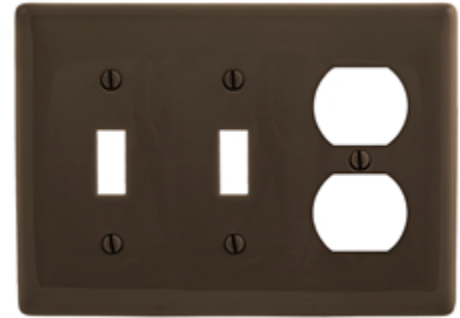

Wallplates

Combination Wallplates, 3-Gang

Features

- Reinforcement ribs for extra strength
- High-impact, self-extinguishing nylon material
- Captive screw feature holds mounting screw in place

Ordering Information

| Description | Color | Catalog Number | UPC |
|------------------------------------|-------|----------------|--------------|
| 3-Gang, 2-Toggle, 1-Duplex Opening | Brown | NP28 | 883778105333 |

Listings

UL Listed
CSA Certified

Specifications

| | |
|-----------------|-----------------------------|
| Material | Nylon |
| Plate Type | 3-Gang |
| Plate Openings | Toggle, Duplex |
| Mounting Screws | Steel painted, slotted head |
| Appearance | Smooth |