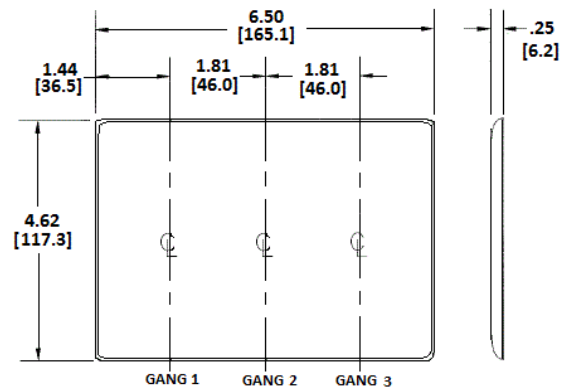

Wallplates

Combination Wallplates, 3-Gang

Features

- Reinforcement ribs for extra strength
- High-impact, self-extinguishing nylon material
- Captive screw feature holds mounting screw in place

Ordering Information

| Description | Color | Catalog Number | UPC |
|------------------------------------|-------|----------------|--------------|
| 3-Gang, 2-Toggle, 1-Duplex Opening | Brown | NP28 | 883778105333 |

Listings

UL Listed
CSA Certified

Specifications

| | |
|-----------------|-----------------------------|
| Material | Nylon |
| Plate Type | 3-Gang |
| Plate Openings | Toggle, Duplex |
| Mounting Screws | Steel painted, slotted head |
| Appearance | Smooth |