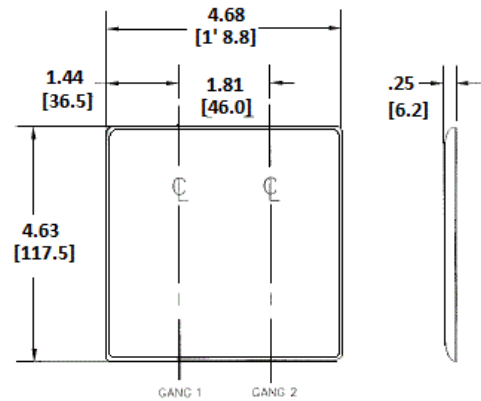

### Ordering Information

Description	Color	Catalog Number	UPC
2-Gang, 2-Toggle Openings	Almond	NP2AL	883778101724

### Specifications

Plate Material	Nylon
Plate Type	2-Gang
Plate Openings	Toggle switch
Mounting Screws	Steel painted, slotted head
Appearance	Smooth