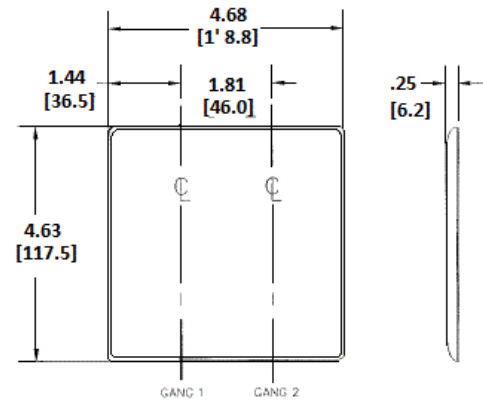

### Ordering Information

Description	Color	Catalog Number	UPC
2-Gang, 2-Toggle Openings	Black	NP2BK	883778101717

### Specifications

Plate Material	Nylon
Plate Type	2-Gang
Plate Openings	Toggle switch
Mounting Screws	Steel painted, slotted head
Appearance	Smooth