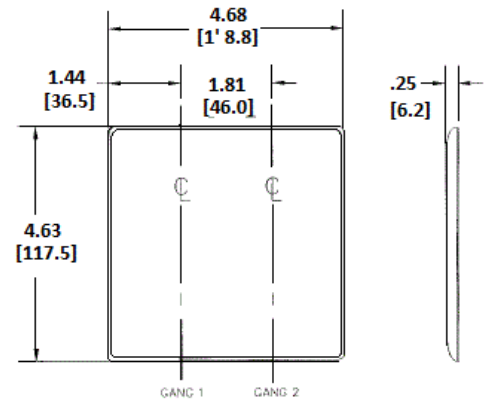

Ordering Information

Description	Color	Catalog Number	UPC
2-Gang, 2-Toggle Openings	Ivory	NP2I	883778101687

Listings

UL Listed
CSA Certified

Specifications

Plate Material	Nylon
Plate Type	2-Gang
Plate Openings	Toggle switch
Mounting Screws	Steel painted, slotted head
Appearance	Smooth

Accessories

Screws
Adapters

Online Resources

Customer Use Drawing
eCatalog

Dimensions in Inches (mm)

Bryant Electric • An affiliate of Hubbell Incorporated (Delaware) • 40 Waterview Drive • Shelton, CT 06484
Phone (800) 323-2792 • Specifications subject to change without notice