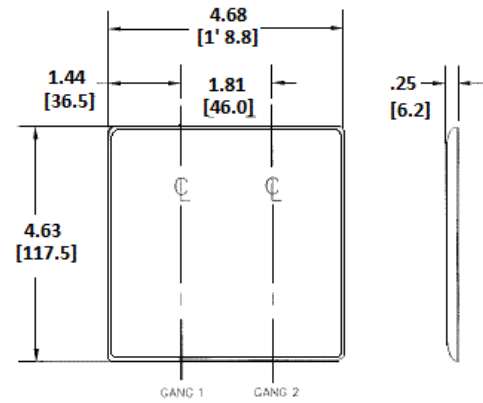

### Ordering Information

Description	Color	Catalog Number	UPC
2-Gang, 2-Toggle Openings	Light Almond	NP2LA	883778118296

### Specifications

Plate Material	Nylon
Plate Type	2-Gang
Plate Openings	Toggle switch
Mounting Screws	Steel painted, slotted head
Appearance	Smooth