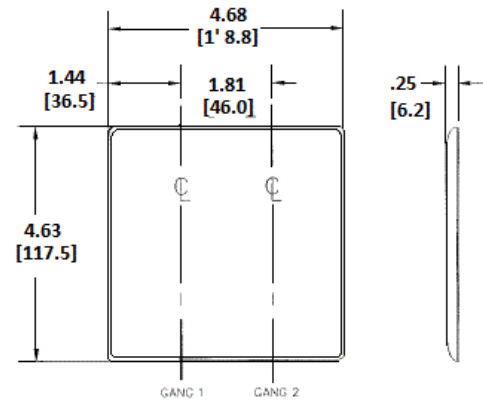

Ordering Information

Description	Color	Catalog Number	UPC
2-Gang, 2-Toggle Openings	Red	NP2R	883778101731

Listings

UL Listed
CSA Certified

Specifications

Plate Material	Nylon
Plate Type	2-Gang
Plate Openings	Toggle switch
Mounting Screws	Steel painted, slotted head
Appearance	Smooth

Accessories

Screws
Adapters

Online Resources

Customer Use Drawing
eCatalog

Dimensions in Inches (mm)

Bryant Electric • An affiliate of Hubbell Incorporated (Delaware) • 40 Waterview Drive • Shelton, CT 06484
Phone (800) 323-2792 • Specifications subject to change without notice