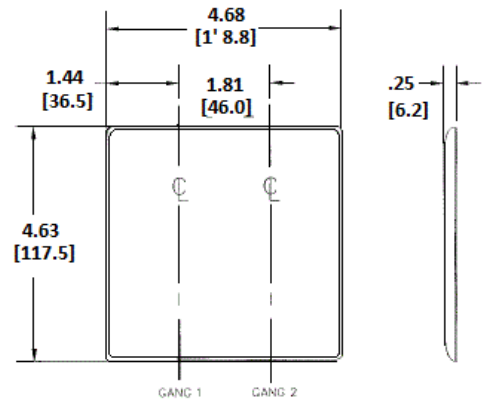

Ordering Information

Description	Color	Catalog Number	UPC
2-Gang, 2-Toggle Openings	Brown	NP2	883778101670

Listings

UL Listed
CSA Certified

Specifications

Plate Material	Nylon
Plate Type	2-Gang
Plate Openings	Toggle switch
Mounting Screws	Steel painted, slotted head
Appearance	Smooth

Accessories

Screws
Adapters

Online Resources

Customer Use Drawing
eCatalog

Dimensions in Inches (mm)

Bryant Electric • An affiliate of Hubbell Incorporated (Delaware) • 40 Waterview Drive • Shelton, CT 06484
Phone (800) 323-2792 • Specifications subject to change without notice