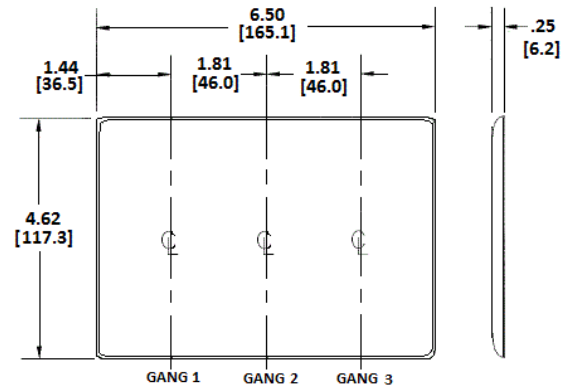

Wallplates Blank Wallplates

BRYANT®

Features

- Reinforcement ribs for extra strength
- High-impact, self-extinguishing nylon material
- Captive screw feature holds mounting screw in place

Ordering Information

Description	Color	Catalog Number	UPC
3-Gang, 3 Blank, Strap Mount	White	NP34W	883778103377

Listings

UL Listed
CSA Certified

Specifications

Material	Nylon
Plate Type	3-Gang
Plate Openings	Blank
Mounting Screws	Steel painted, slotted head
Appearance	Smooth

Online Resources

Customer Use Drawing
eCatalog

Dimensions in Inches (mm)

Bryant Electric • An affiliate of Hubbell Incorporated (Delaware) • 40 Waterview Drive • Shelton, CT 06484
Phone (800) 323-2792 • Specifications subject to change without notice