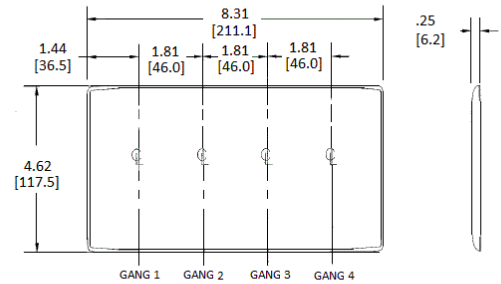

Wallplates
Combination Wall Plates, 4-Gang

Features

- Reinforcement ribs for extra strength
- High-impact, self-extinguishing nylon material
- Captive screw feature holds mounting screw in place

Ordering Information

Description	Color	CatalogNumber	UPC
4-Gang, 3-Toggle, 1-Duplex Opening	Ivory	NP38I	883778105586

Listings

UL Listed
 CSA Certified

Specifications

Material	Nylon
Plate Type	4-Gang
Plate Openings	Toggle, Duplex
Mounting Screws	Steel painted, slotted head
Appearance	Smooth