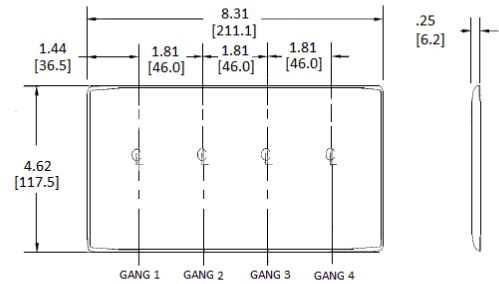

### Ordering Information

Description	Color	CatalogNumber	UPC
4-Gang, 3-Toggle, 1-Duplex Opening	Light Almond	<b>NP38LA</b>	883778118623

### Specifications

Material	Nylon
Plate Type	4-Gang
Plate Openings	Toggle, Duplex
Mounting Screws	Steel painted, slotted head
Appearance	Smooth