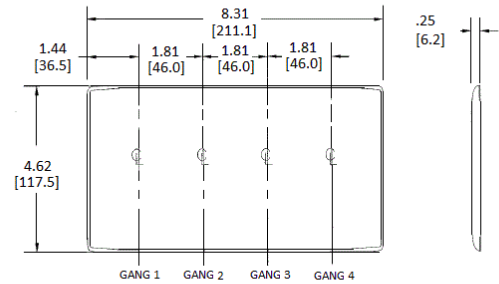

Wallplates

Combination Wall Plates, 4-Gang

Features

- Reinforcement ribs for extra strength
- High-impact, self-extinguishing nylon material
- Captive screw feature holds mounting screw in place

Ordering Information

Description	Color	CatalogNumber	UPC
4-Gang, 3-Toggle, 1-Duplex Opening	White	NP38W	883778105593

Listings

UL Listed
CSA Certified

Specifications

Material	Nylon
Plate Type	4-Gang
Plate Openings	Toggle, Duplex
Mounting Screws	Steel painted, slotted head
Appearance	Smooth