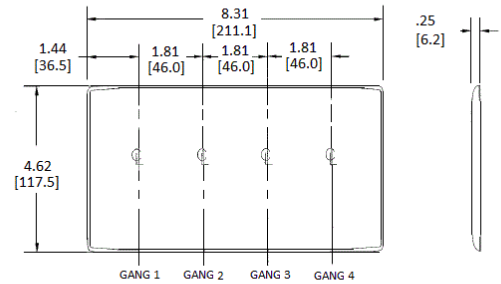

Wallplates

Combination Wall Plates, 4-Gang

Features

- Reinforcement ribs for extra strength
- High-impact, self-extinguishing nylon material
- Captive screw feature holds mounting screw in place

Ordering Information

Description	Color	CatalogNumber	UPC
4-Gang, 3-Toggle, 1-Duplex Opening	Brown	NP38	883778105579

Listings

UL Listed
CSA Certified

Specifications

Material	Nylon
Plate Type	4-Gang
Plate Openings	Toggle, Duplex
Mounting Screws	Steel painted, slotted head
Appearance	Smooth