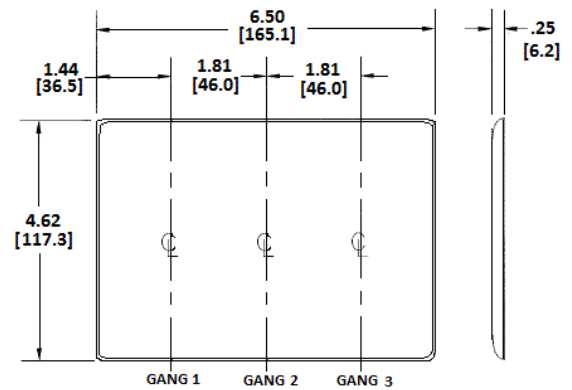

Ordering Information

Description	Color	Catalog Number	UPC
3-Gang, 3-Toggle Openings	Almond	NP3AL	883778101809

Listings

UL Listed
CSA Certified

Specifications

Plate Material	Nylon
Plate Type	3-Gang
Plate Openings	Toggle switch
Mounting Screws	Steel painted, slotted head
Appearance	Smooth

Accessories

Screws
Adapters

Online Resources

Customer Use Drawing
eCatalog

Dimensions in Inches (mm)

Bryant Electric • An affiliate of Hubbell Incorporated (Delaware) • 40 Waterview Drive • Shelton, CT 06484
Phone (800) 323-2792 • Specifications subject to change without notice