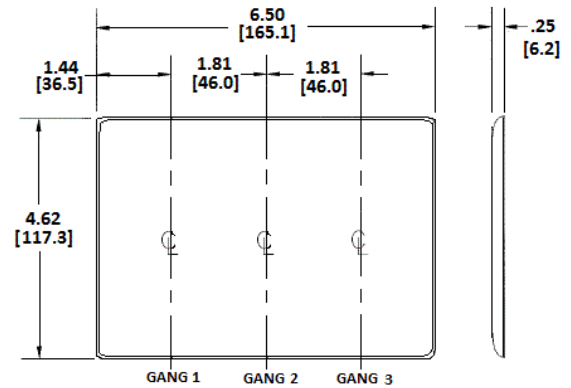

Ordering Information

Description	Color	Catalog Number	UPC
3-Gang, 3-Toggle Openings	Black	NP3BK	883778101793

Listings

UL Listed
CSA Certified

Specifications

Plate Material	Nylon
Plate Type	3-Gang
Plate Openings	Toggle switch
Mounting Screws	Steel painted, slotted head
Appearance	Smooth

Accessories

Screws
Adapters

Online Resources

Customer Use Drawing
eCatalog

Dimensions in Inches (mm)

Bryant Electric • An affiliate of Hubbell Incorporated (Delaware) • 40 Waterview Drive • Shelton, CT 06484
Phone (800) 323-2792 • Specifications subject to change without notice