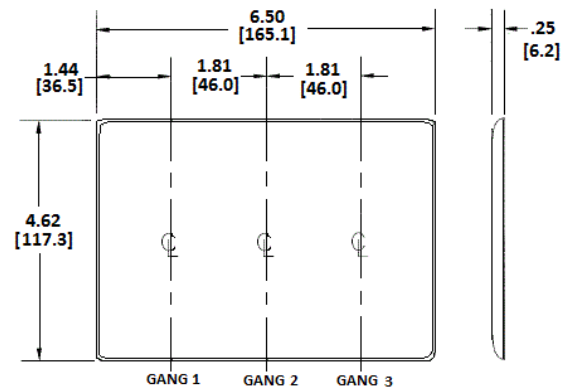

Ordering Information

Description	Color	Catalog Number	UPC
3-Gang, 3-Toggle Openings	Gray	NP3GY	883778101786

Listings

UL Listed
CSA Certified

Specifications

Plate Material	Nylon
Plate Type	3-Gang
Plate Openings	Toggle switch
Mounting Screws	Steel painted, slotted head
Appearance	Smooth

Accessories

Screws
Adapters

Online Resources

Customer Use Drawing
eCatalog

Dimensions in Inches (mm)

Bryant Electric • An affiliate of Hubbell Incorporated (Delaware) • 40 Waterview Drive • Shelton, CT 06484
Phone (800) 323-2792 • Specifications subject to change without notice