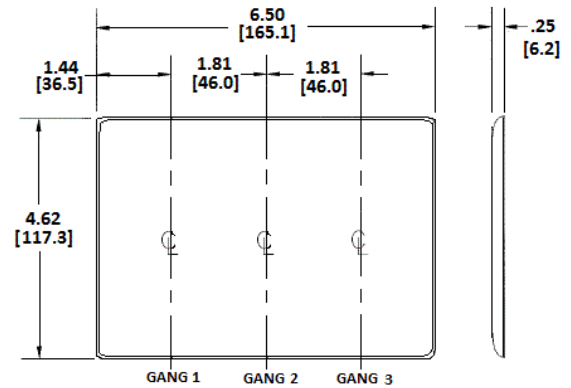

Ordering Information

Description	Color	Catalog Number	UPC
3-Gang, 3-Toggle Openings	Light Almond	NP3LA	883778118319

Listings

UL Listed
CSA Certified

Specifications

Plate Material	Nylon
Plate Type	3-Gang
Plate Openings	Toggle switch
Mounting Screws	Steel painted, slotted head
Appearance	Smooth

Accessories

Screws
Adapters

Online Resources

Customer Use Drawing
eCatalog

Dimensions in Inches (mm)

Bryant Electric • An affiliate of Hubbell Incorporated (Delaware) • 40 Waterview Drive • Shelton, CT 06484
Phone (800) 323-2792 • Specifications subject to change without notice