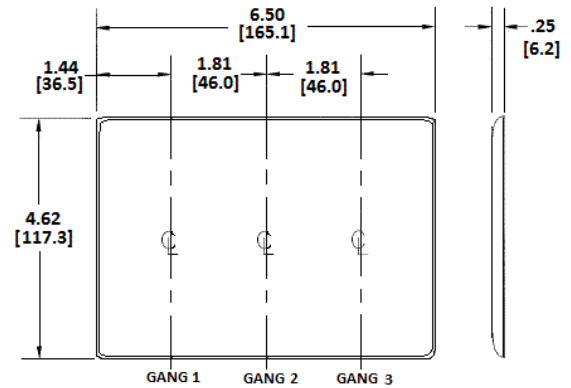

### Ordering Information

Description	Color	Catalog Number	UPC
3-Gang, 3-Toggle Openings	White	NP3W	883778101779

### Specifications

Plate Material	Nylon
Plate Type	3-Gang
Plate Openings	Toggle switch
Mounting Screws	Steel painted, slotted head
Appearance	Smooth