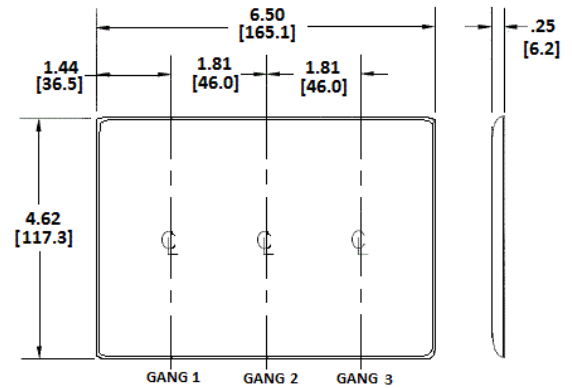

### Ordering Information

Description	Color	Catalog Number	UPC
3-Gang, 3-Toggle Openings	Brown	NP3	883778101755

### Specifications

Plate Material	Nylon
Plate Type	3-Gang
Plate Openings	Toggle switch
Mounting Screws	Steel painted, slotted head
Appearance	Smooth