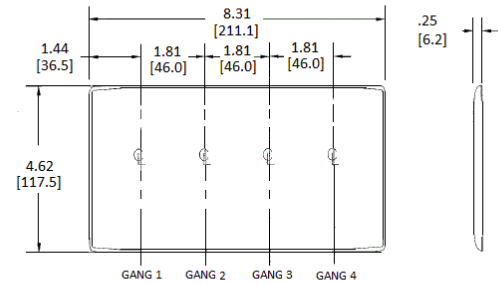

Wallplates Blank Wallplates

BRYANT®

Features

- Reinforcement ribs for extra strength
- High-impact, self-extinguishing nylon material
- Captive screw feature holds mounting screw in place

Ordering Information

Description	Color	Catalog Number	UPC
4-Gang, 4-Blank, Box Mount	Brown	NP43	883778103117

Listings

UL Listed
CSA Certified

Specifications

Material	Nylon
Height	4.63" (117.6)
Width	8.31" (211.1)
Thickness	.06 in. (1.5)
Mounting Screw	Steel

Online Resources

Customer Use Drawing
eCatalog

Dimensions in Inches (mm)

Bryant Electric • An affiliate of Hubbell Incorporated (Delaware) • 40 Waterview Drive • Shelton, CT 06484
Phone (800) 323-2792 • Specifications subject to change without notice