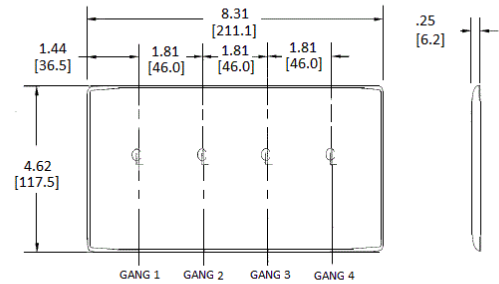

Wallplates Blank Wallplates

BRYANT®

Features

- Reinforcement ribs for extra strength
- High-impact, self-extinguishing nylon material
- Captive screw feature holds mounting screw in place

Ordering Information

Description	Color	Catalog Number	UPC
4-Gang, 4-Blank, Strap Mount	White	NP44W	883778103452

Listings

UL Listed
CSA Certified

Specifications

Material	Nylon
Plate Type	4-Gang
Plate Openings	Blank
Mounting Screws	Steel painted, slotted head
Appearance	Smooth

Online Resources

Customer Use Drawing
eCatalog

Dimensions in Inches (mm)

Bryant Electric • An affiliate of Hubbell Incorporated (Delaware) • 40 Waterview Drive • Shelton, CT 06484
Phone (800) 323-2792 • Specifications subject to change without notice