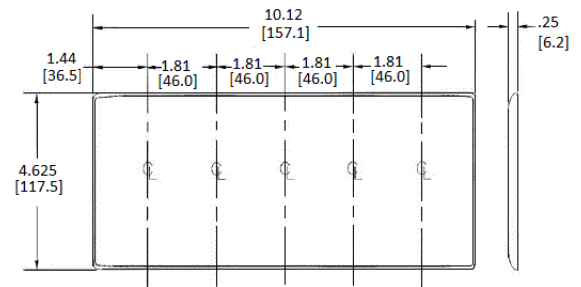

Wallplates

Combination Wall Plates, 5-Gang

Features

- Reinforcement ribs for extra strength
- High-impact, self-extinguishing nylon material
- Captive screw feature holds mounting screw in place

Ordering Information

Description	Color	CatalogNumber	UPC
4-Gang, 3-Toggle, 1-Duplex Opening	Ivory	NP48I	883778105821

Listings

UL Listed
CSA Certified

Specifications

Material	Nylon
Plate Type	5-Gang
Plate Openings	Toggle, Duplex
Mounting Screws	Steel painted, slotted head
Appearance	Smooth