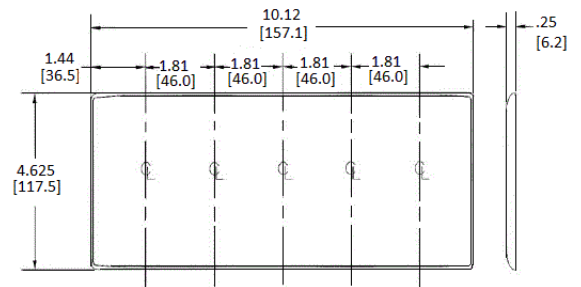

Specifications

Material	Nylon

Online Resources

[Customer Use Drawing](#)
[eCatalog](#)