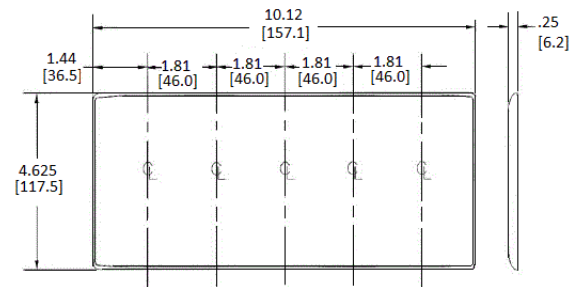

Wallplates Combination Wall Plates, 5-Gang

BRYANT®

Features

- Reinforcement ribs for extra strength
- High-impact, self-extinguishing nylon material
- Captive screw feature holds mounting screw in place

Ordering Information

Description	Color	CatalogNumber	UPC
4-Gang, 3-Toggle, 1-Duplex Opening	Brown	NP48	883778105814

Listings

UL Listed
CSA Certified

Specifications

Material	Nylon
Plate Type	5-Gang
Plate Openings	Toggle, Duplex
Mounting Screws	Steel painted, slotted head
Appearance	Smooth

Online Resources

Customer Use Drawing
eCatalog

Dimensions in Inches (mm)

Bryant Electric • An affiliate of Hubbell Incorporated (Delaware) • 40 Waterview Drive • Shelton, CT 06484
Phone (800) 323-2792 • Specifications subject to change without notice