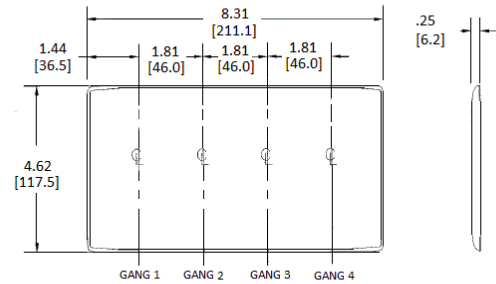

Ordering Information

Description	Color	Catalog Number	UPC
4-Gang, 4 Toggle Openings	Black	NP4BK	883778101878

Listings

UL Listed
CSA Certified

Specifications

Plate Material	Nylon
Plate Type	4-Gang
Plate Openings	Toggle switch
Mounting Screws	Steel painted, slotted head
Appearance	Smooth

Accessories

Screws
Adapters

Online Resources

Customer Use Drawing
eCatalog

Dimensions in Inches (mm)

Bryant Electric • An affiliate of Hubbell Incorporated (Delaware) • 40 Waterview Drive • Shelton, CT 06484
Phone (800) 323-2792 • Specifications subject to change without notice