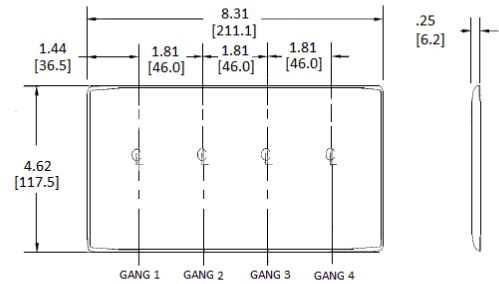

Ordering Information

Description	Color	Catalog Number	UPC
4-Gang, 4 Toggle Openings	Gray	NP4GY	883778101861

Listings

UL Listed
CSA Certified

Specifications

Plate Material	Nylon
Plate Type	4-Gang
Plate Openings	Toggle switch
Mounting Screws	Steel painted, slotted head
Appearance	Smooth

Accessories

Screws
Adapters

Online Resources

Customer Use Drawing
eCatalog

Dimensions in Inches (mm)

Bryant Electric • An affiliate of Hubbell Incorporated (Delaware) • 40 Waterview Drive • Shelton, CT 06484
Phone (800) 323-2792 • Specifications subject to change without notice