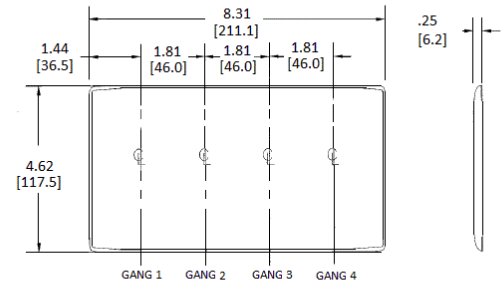

Ordering Information

Description	Color	Catalog Number	UPC
4-Gang, 4 Toggle Openings	Ivory	NP4I	883778101847

Listings

UL Listed
CSA Certified

Specifications

Plate Material	Nylon
Plate Type	4-Gang
Plate Openings	Toggle switch
Mounting Screws	Steel painted, slotted head
Appearance	Smooth

Accessories

Screws
Adapters

Online Resources

Customer Use Drawing
eCatalog

Dimensions in Inches (mm)

Bryant Electric • An affiliate of Hubbell Incorporated (Delaware) • 40 Waterview Drive • Shelton, CT 06484
Phone (800) 323-2792 • Specifications subject to change without notice