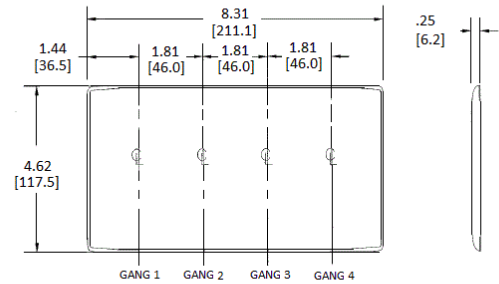

Ordering Information

Description	Color	Catalog Number	UPC
4-Gang, 4 Toggle Openings	Light Almond	NP4LA	883778118333

Listings

UL Listed
CSA Certified

Specifications

Plate Material	Nylon
Plate Type	4-Gang
Plate Openings	Toggle switch
Mounting Screws	Steel painted, slotted head
Appearance	Smooth

Accessories

Screws
Adapters

Online Resources

Customer Use Drawing
eCatalog

Dimensions in Inches (mm)

Bryant Electric • An affiliate of Hubbell Incorporated (Delaware) • 40 Waterview Drive • Shelton, CT 06484
Phone (800) 323-2792 • Specifications subject to change without notice