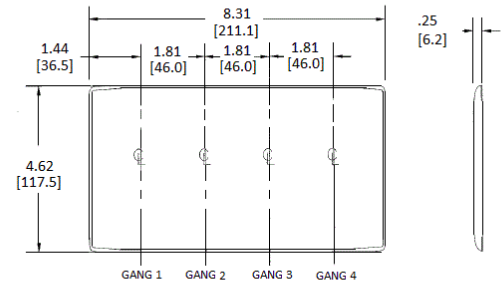

Ordering Information

Description	Color	Catalog Number	UPC
4-Gang, 4 Toggle Openings	White	NP4W	883778101854

Listings

UL Listed
CSA Certified

Specifications

Plate Material	Nylon
Plate Type	4-Gang
Plate Openings	Toggle switch
Mounting Screws	Steel painted, slotted head
Appearance	Smooth

Accessories

Screws
Adapters

Online Resources

Customer Use Drawing
eCatalog

Dimensions in Inches (mm)

Bryant Electric • An affiliate of Hubbell Incorporated (Delaware) • 40 Waterview Drive • Shelton, CT 06484
Phone (800) 323-2792 • Specifications subject to change without notice