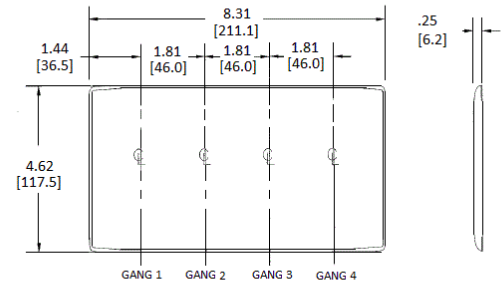

Ordering Information

Description	Color	Catalog Number	UPC
4-Gang, 4 Toggle Openings	Brown	NP4	883778101830

Listings

UL Listed
CSA Certified

Specifications

Plate Material	Nylon
Plate Type	4-Gang
Plate Openings	Toggle switch
Mounting Screws	Steel painted, slotted head
Appearance	Smooth

Accessories

Screws
Adapters

Online Resources

Customer Use Drawing
eCatalog

Dimensions in Inches (mm)

Bryant Electric • An affiliate of Hubbell Incorporated (Delaware) • 40 Waterview Drive • Shelton, CT 06484
Phone (800) 323-2792 • Specifications subject to change without notice