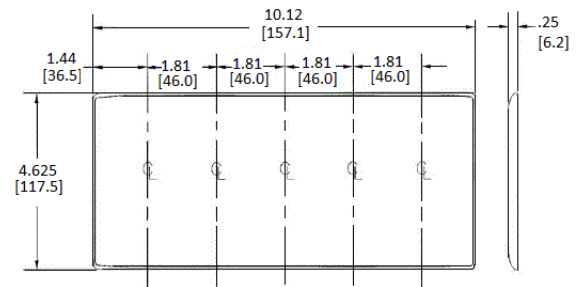

Ordering Information

Description	Color	Catalog Number	UPC
5-Gang, 5-Toggle Openings	Black	NP5BK	883778101953

Listings

UL Listed
CSA Certified

Specifications

Plate Material	Nylon
Plate Type	5-Gang
Plate Openings	Toggle switch
Mounting Screws	Steel painted, slotted head
Appearance	Smooth

Accessories

Screws
Adapters

Online Resources

Customer Use Drawing
eCatalog

Dimensions in Inches (mm)

Bryant Electric • An affiliate of Hubbell Incorporated (Delaware) • 40 Waterview Drive • Shelton, CT 06484
Phone (800) 323-2792 • Specifications subject to change without notice