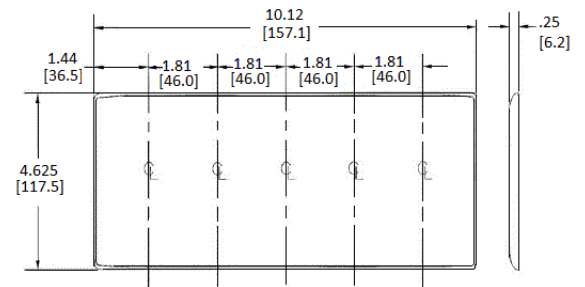

### Ordering Information

Description	Color	Catalog Number	UPC
5-Gang, 5-Toggle Openings	Gray	NP5GY	883778101946

### Specifications

Plate Material	Nylon
Plate Type	5-Gang
Plate Openings	Toggle switch
Mounting Screws	Steel painted, slotted head
Appearance	Smooth