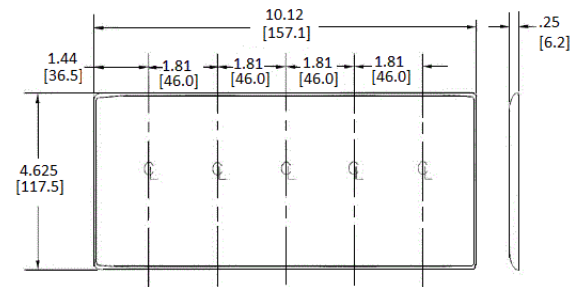

Ordering Information

Description	Color	Catalog Number	UPC
5-Gang, 5-Toggle Openings	Ivory	NP5I	883778101922

Listings

UL Listed
CSA Certified

Specifications

Plate Material	Nylon
Plate Type	5-Gang
Plate Openings	Toggle switch
Mounting Screws	Steel painted, slotted head
Appearance	Smooth

Accessories

Screws
Adapters

Online Resources

Customer Use Drawing
eCatalog

Dimensions in Inches (mm)

Bryant Electric • An affiliate of Hubbell Incorporated (Delaware) • 40 Waterview Drive • Shelton, CT 06484
Phone (800) 323-2792 • Specifications subject to change without notice