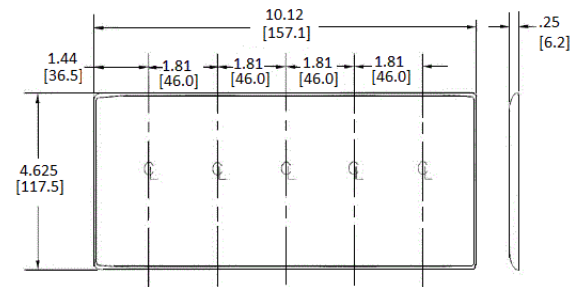

Ordering Information

Description	Color	Catalog Number	UPC
5-Gang, 5-Toggle Openings	Light Almond	NP5LA	883778300813

Listings

UL Listed
CSA Certified

Specifications

Plate Material	Nylon
Plate Type	5-Gang
Plate Openings	Toggle switch
Mounting Screws	Steel painted, slotted head
Appearance	Smooth

Accessories

Screws
Adapters

Online Resources

Customer Use Drawing
eCatalog

Dimensions in Inches (mm)

Bryant Electric • An affiliate of Hubbell Incorporated (Delaware) • 40 Waterview Drive • Shelton, CT 06484
Phone (800) 323-2792 • Specifications subject to change without notice