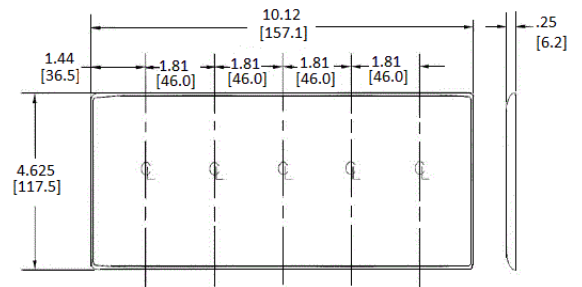

Wallplates Toggle Switch Wallplates

BRYANT®

Features

- Reinforcement ribs for extra strength
- High-impact, self-extinguishing nylon material
- Captive screw feature holds mounting screw in place

Ordering Information

Description	Color	Catalog Number	UPC
5-Gang, 5-Toggle Openings	White	NP5W	883778101939

Listings

UL Listed
CSA Certified

Specifications

Plate Material	Nylon
Plate Type	5-Gang
Plate Openings	Toggle
Mounting Screws	Steel painted, slotted head
Appearance	Smooth

Online Resources

Customer Use Drawing
eCatalog

Dimensions in Inches (mm)

Bryant Electric • An affiliate of Hubbell Incorporated (Delaware) • 40 Waterview Drive • Shelton, CT 06484
Phone (800) 323-2792 • Specifications subject to change without notice