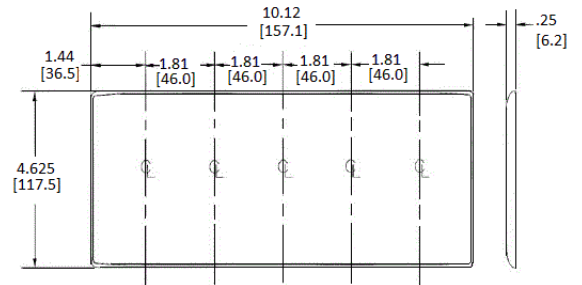

Ordering Information

Description	Color	Catalog Number	UPC
5-Gang, 5-Toggle Openings	Brown	NP5	883778101915

Listings

UL Listed
CSA Certified

Specifications

Plate Material	Nylon
Plate Type	5-Gang
Plate Openings	Toggle switch
Mounting Screws	Steel painted, slotted head
Appearance	Smooth

Accessories

Screws
Adapters

Online Resources

Customer Use Drawing
eCatalog

Dimensions in Inches (mm)

Bryant Electric • An affiliate of Hubbell Incorporated (Delaware) • 40 Waterview Drive • Shelton, CT 06484
Phone (800) 323-2792 • Specifications subject to change without notice